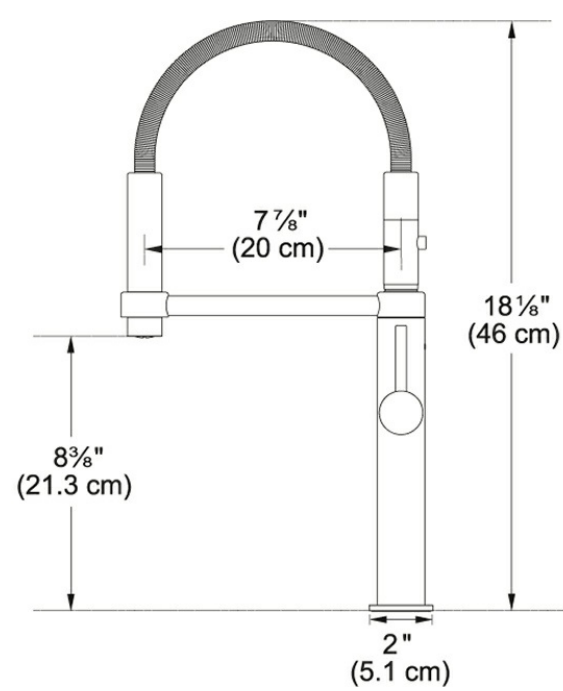

## Pescara FF4480 Satin Nickel

A truly successful design that is not only visually impressive, but also sets new standards in terms of usability. The clean design and detailed craftsmanship make Franke's Pescara faucet line ideal for those who savor simplicity. Pescara faucets feature a level of functionality and performance that maximizes usability for the home chef or kitchen connoisseur. The pull-down spray fits perfectly in your hand and the switch between full and needle spray can be operated intuitively – a perfect combination of design, ergonomics and functionality.

### Product Picture

### Technical Drawing

### Product Information

Version	Semi Pro
Spray Type	Full and Needle Spray
Faucet Operation	Side Lever
Flow Rate	1.75 gpm
Cartridge	28mm Ceramic Cartridge
Where to buy	Showroom
Countertop hole diameter	1 3/8"